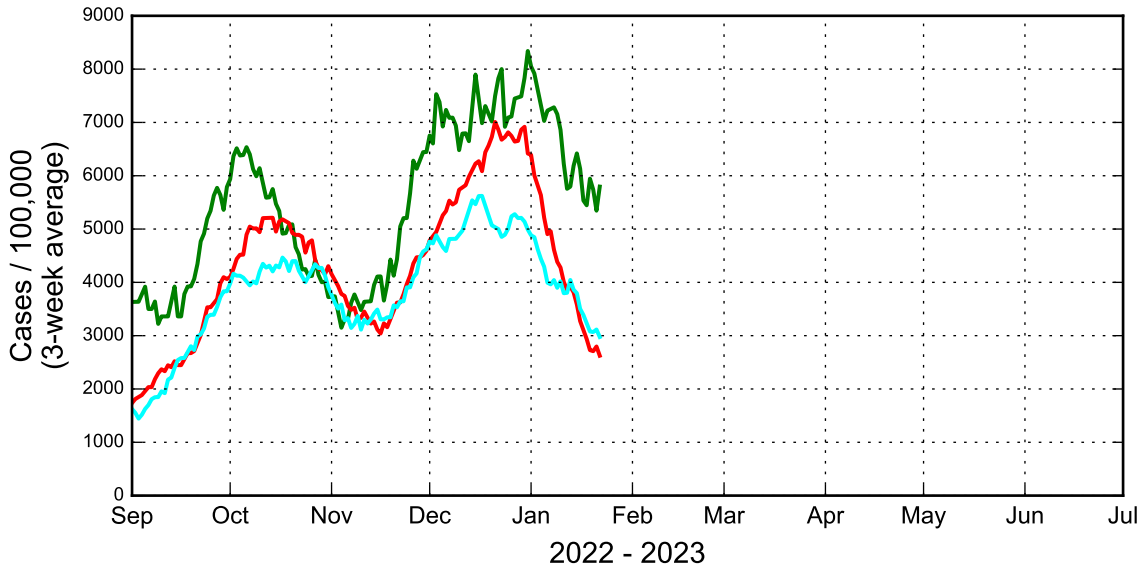

# Netherlands (2022 - 2023) Corona suspect Cases by Age and Household

Participants