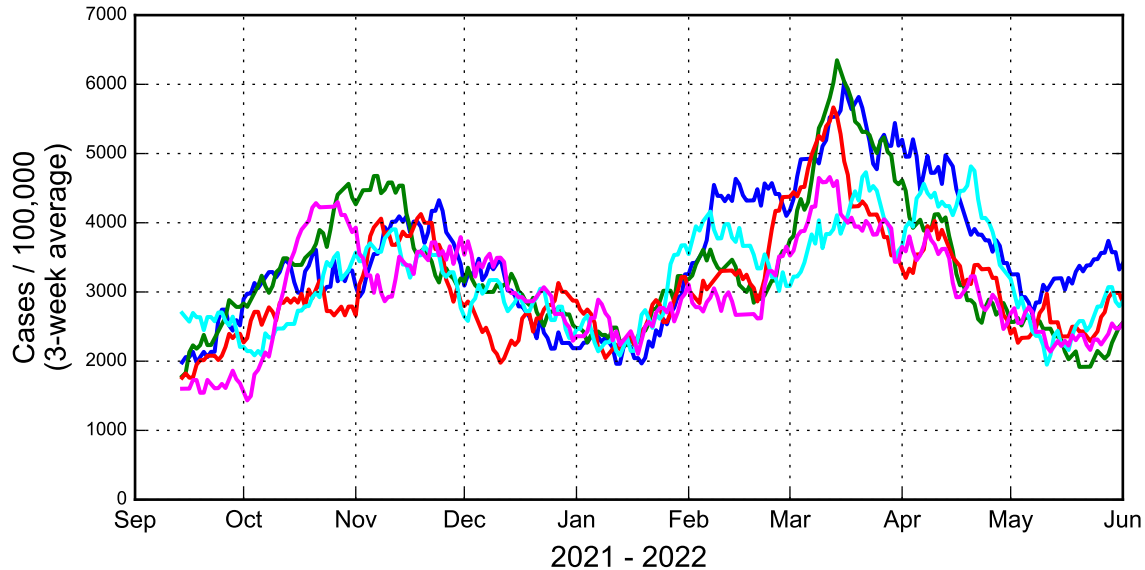

# Netherlands (2021 - 2022) Corona suspect Cases by Region

Participants