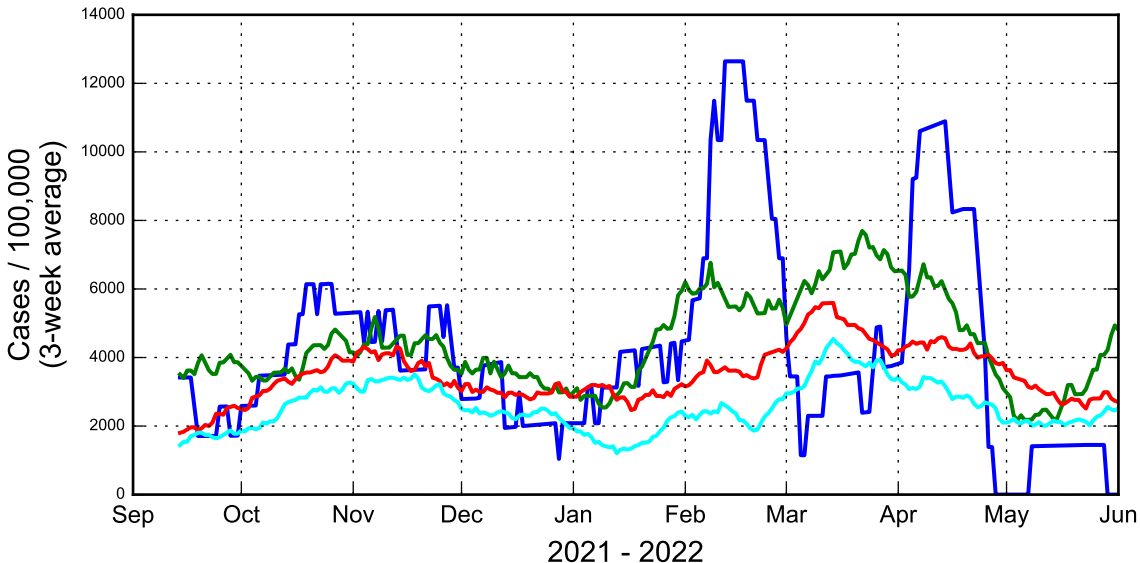

Netherlands (2021 - 2022)

Corona suspect Cases by Age and Household

Participants