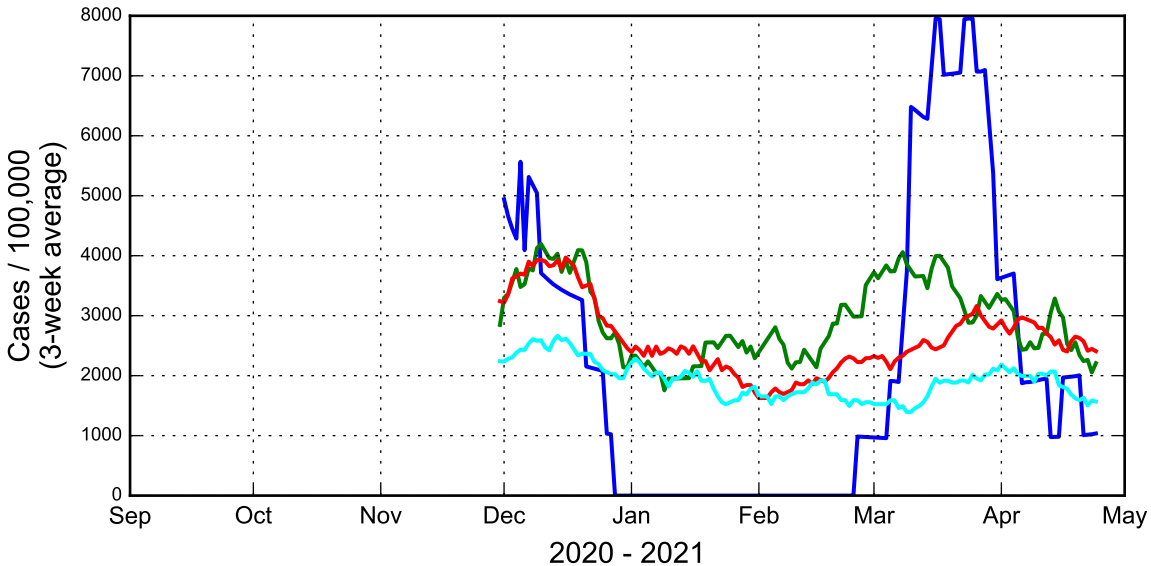

Netherlands (2020 - 2021)

Corona suspect Cases by Age and Household

Participants