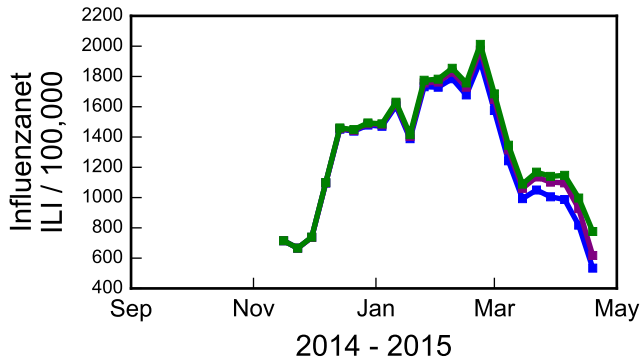

# Netherlands (2014 - 2015)

## ILI<sup>cdc</sup> Activity

- Non-reporters don't have symptoms
- Non-reporters don't have symptoms for 2 weeks
- Non-reporters are unknown (Default)