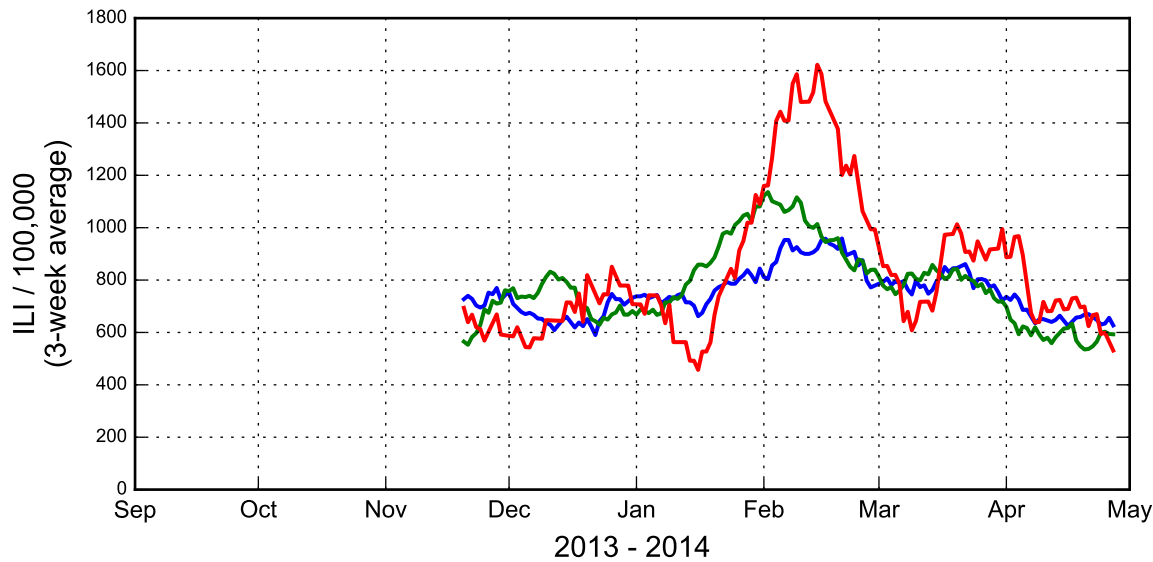

Netherlands (2013 - 2014)

ILI^{cde} Activity by Daily means of locomotion

Participants