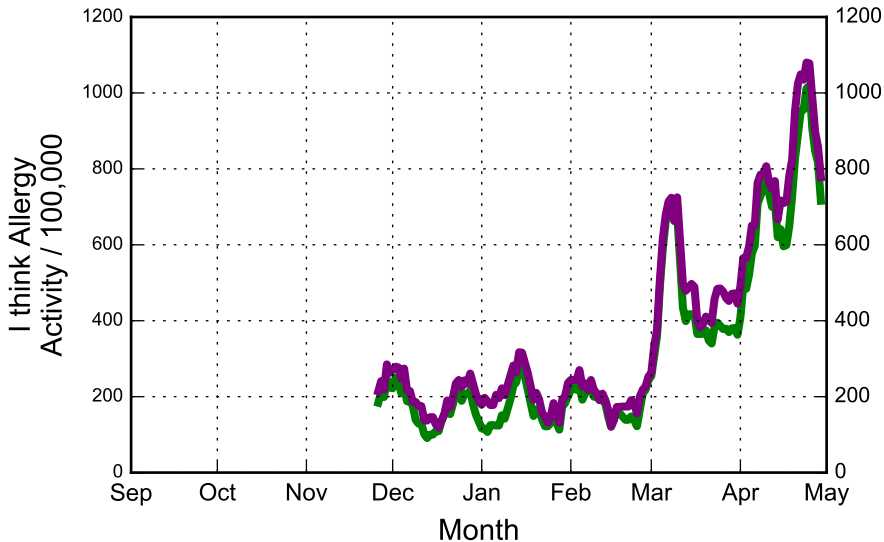

# Netherlands (2012 - 2013)

## I think Allergy and Allergy<sup>fever</sup> Activity

Allergy<sup>fever</sup>  
Activity / 100,000

Sensitivity: 88.9%  
Specificity: 100.0%