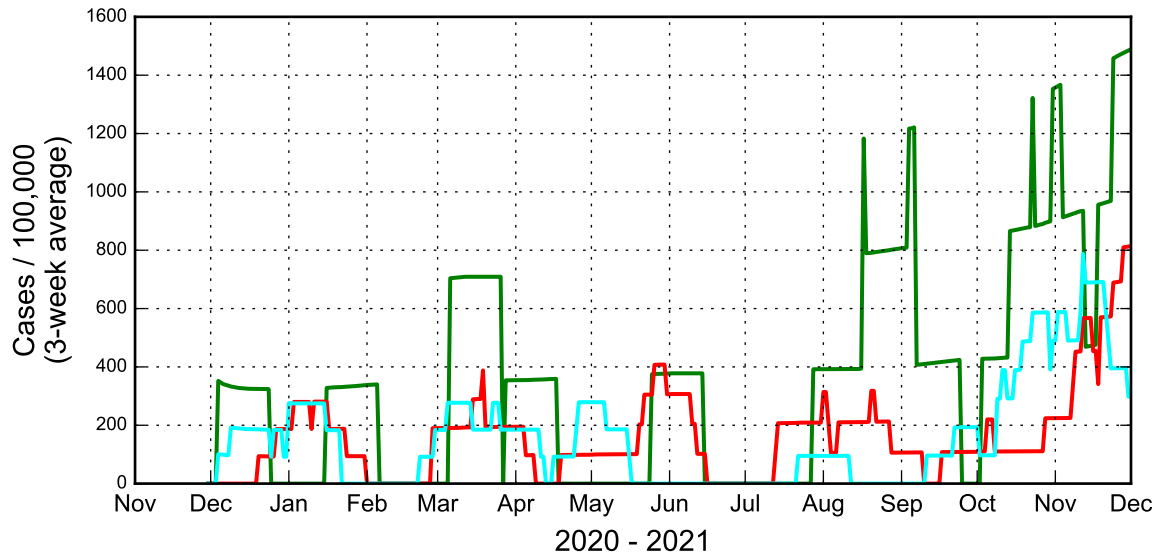

Belgium (2020 - 2021)

ILI^{fever} Cases by Age and Household

Participants